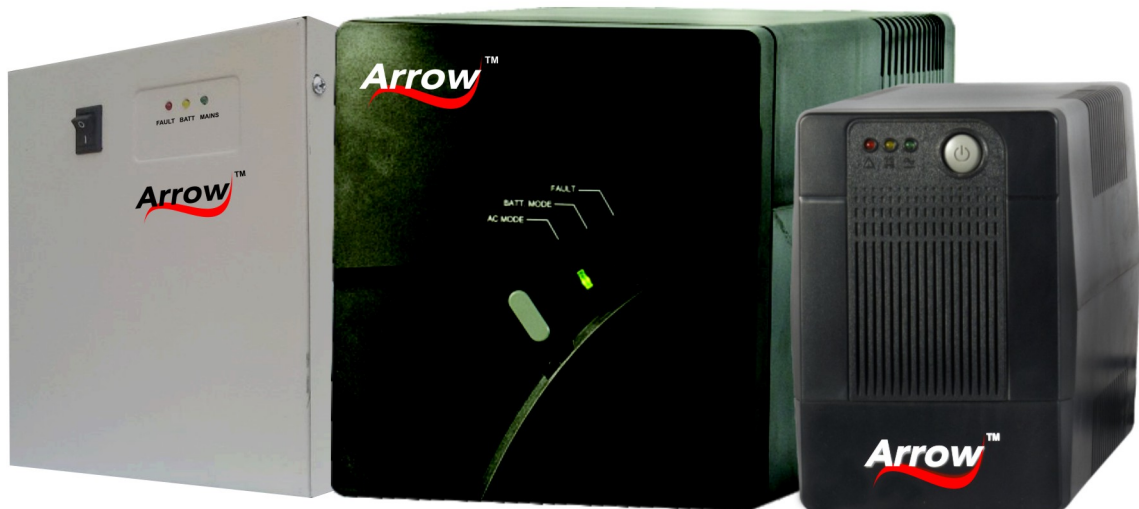

# Arrow<sup>TM</sup>

YOUR SOURCE OF **"POWER"**  
**WHEN YOU RUN OUT OF IT**

## Arrow Line Interactive UPS

UPS Designed to deliver performance

✓ **ISO**  
**14001:2004**

✓ **ISO**  
**9001:2008**

**CE**

✓ **RoHS**